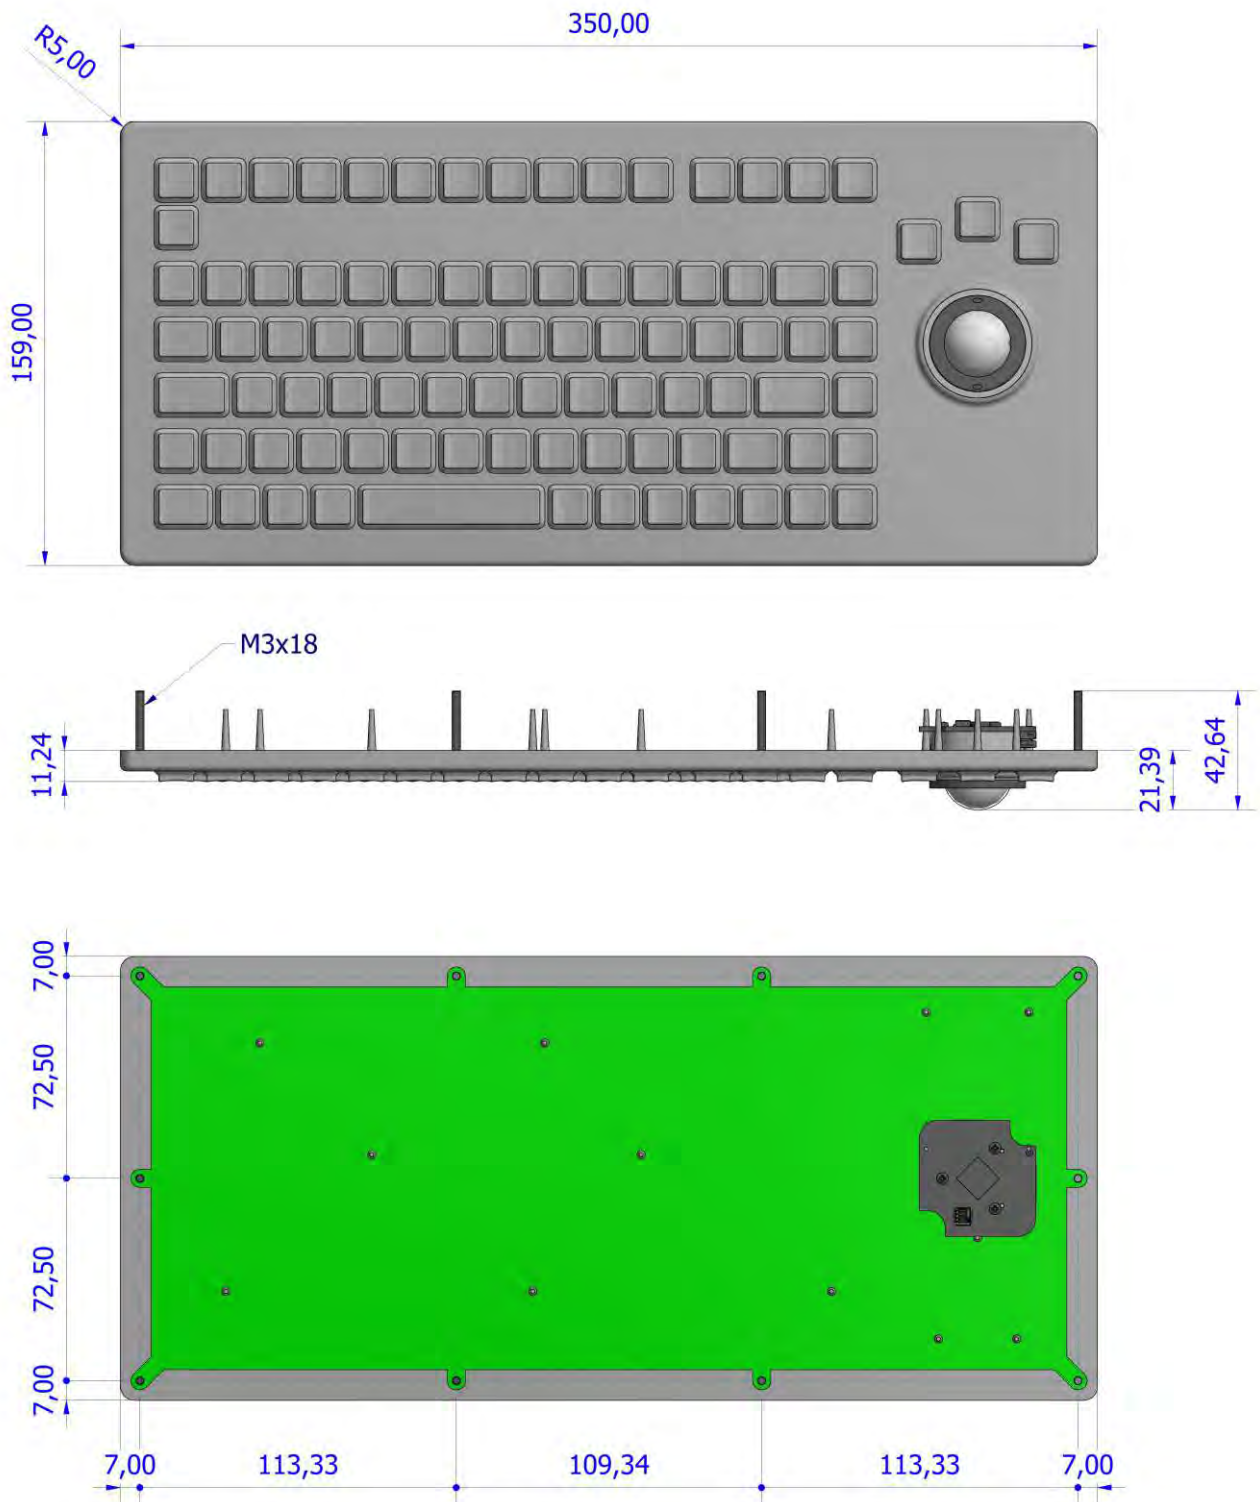

#### Panel mount version :

- Front panel mounting with studs
- Dimensions / weight : 350 x 159 x 36 mm / 0,6 kg

#### Desktop version :

- For VESA mount - VESA75
- Dimensions / weight : 354,50 x 163,5 x 38,6 mm / 0,8 kg

### GENERAL TECHNICAL SPECIFICATIONS

Sealing	: IP67 sealed
Keys	: 92 full travel rubber keys
Pointing Device	: 25 mm optical trackball
Output	: one 1,8 m. USB cable (panel mount) one 1,35 m. USB cable (enclosed)
Power requirements	: Directly from USB port
Operating temp.	: 0°C to +60°C
Switch force	: 210 grams
Switch stroke	: 2 mm

## DIMENSIONAL DRAWING

Panel mount version

Dim in mm.