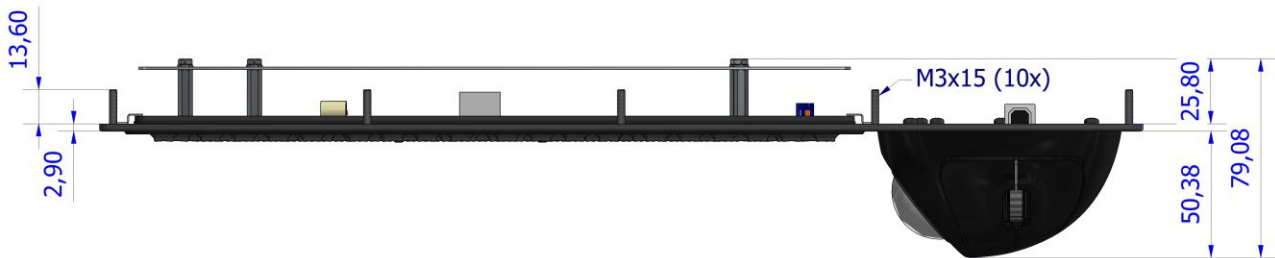

Dim in mm.

The company reserves the right to alter without prior knowledge the specification or design of any standard product or service.