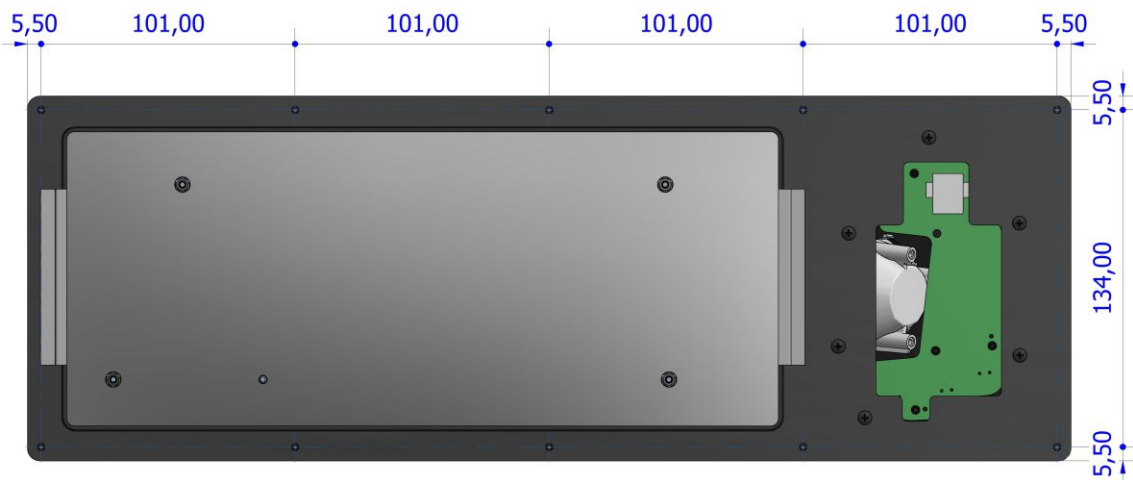

Dim in mm.

The company reserves the right to alter without prior knowledge the specification or design of any standard product or service.