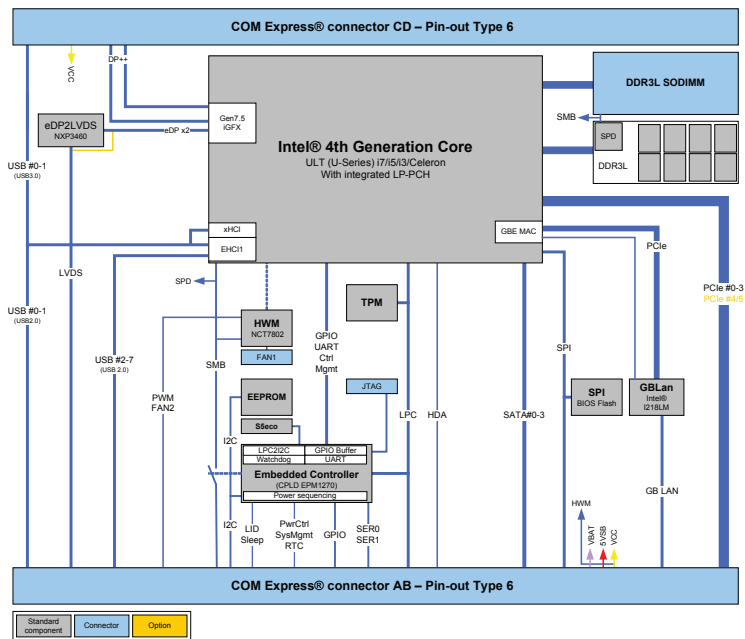

» COMe-cHL6 «

COM Express® compact Type 6 with 4th Generation Intel® Core™ Processors

- » Intel® 4th Generation Core™ i7/i5/i3/Celeron ULT Series
- » Up to 12GB DDR3L with 1x Memory Down + 1x SODIMM
- » 3 independent display outputs (2x DP++ & Dual Channel LVDS)

Technical Information

Compliance	COM Express® compact, Pin-out Type 6
Dimensions (H x W x D)	95 x 95 mm
CPU	Intel® Core™ i7-4650U, Intel® Core™ i5-4300U, Intel® Core™ i3-4010U, Intel® Celeron® 2980U,
Chipset	Intel® 8-Series LynxPoint-LP integrated in CPU
Main Memory	1x DDR3L-1600 SO-DIMM up to 8Gb, 1x DDR3L-1600 memory down 2-4Gb
Graphics Controller	Intel® HD5000 (GT3), Intel® HD4400 (GT2), Intel® HD Graphics (GT1)
Ethernet Controller	Intel® I218LM
Ethernet	10/100/1000 MBit Ethernet
Hard Disk	4x SATA 6Gb/s
Flash Onboard	-
PCI Express® / PCI support	4x PCIe Gen 2.0
Panel signal	DDI1: DP++, DDI2: DP++, DDI3: -, VGA: -, LVDS: Dual Channel 18/24bit
USB	2x USB 3.0, 6x USB 2.0
Serial	2x serial interface (RX/TX only)
Audio	Intel® High Definition Audio
Common Features	SPI, LPC, SMB, Fast I ² C, Staged Watchdog, RTC, MARS
BIOS	Phoenix Secure Core UEFI
Humidity	93% relative Humidity at 40°C, non-condensing (according to IEC 60068-2-78)
Options	1x PCIe x2 additional w/o onboard LAN, eDP instead of LVDS, vPRO (AMT/TXT/AES Support)
Power Management	ACPI 4.0, S5 Eco
Power Supply	8.5V – 20V Wide Range, Single Supply Power
Special Features	POSCAP capacitors, Trusted Platform Module TPM 1.2, 4k Resolutions
Operating System	Windows® 8, Windows® 7, WE8S, WES7, Linux, VxWorks
Temperature	Commercial temperature: 0°C to +60°C operating, -30°C to +85°C non-operating Extended temperature: -25°C to +75°C operating, -30°C to +85°C non-operating