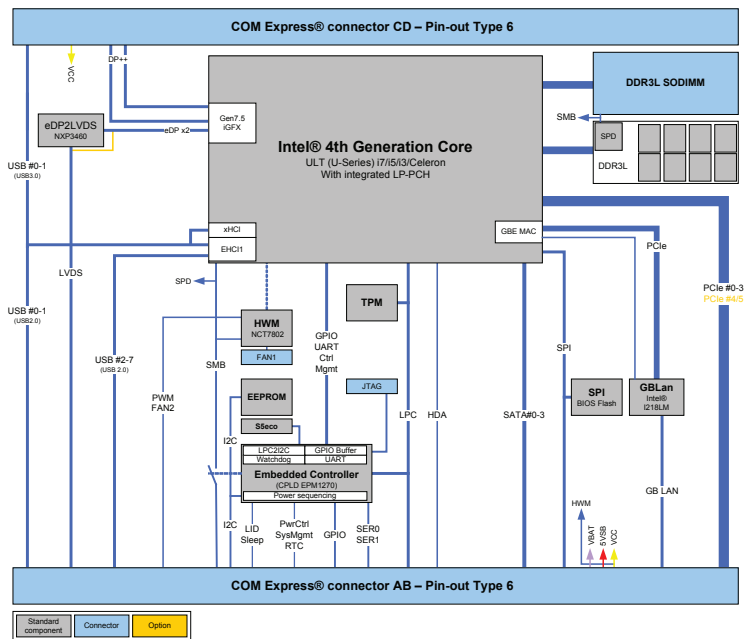

» COMe-cHL6 «

COM Express® compact Type 6 with 4th Generation Intel® Core™ Processors

- » Intel® 4th Generation Core™ i7/i5/i3/Celeron ULT Series
- » Up to 12GB DDR3L with 1x Memory Down + 1x SODIMM
- » 3 independent display outputs (2x DP++ & Dual Channel LVDS)

Technical Information

Compliance	COM Express® compact, Pin-out Type 6
Dimensions (H x W x D)	95 x 95 mm
CPU	Intel® Core™ i7-4650U, Intel® Core™ i5-4300U, Intel® Core™ i3-4010U, Intel® Celeron® 2980U,
Chipset	Intel® 8-Series LynxPoint-LP integrated in CPU
Main Memory	1x DDR3L-1600 SO-DIMM up to 8GB, 1x DDR3L-1600 memory down 2-4GB
Graphics Controller	Intel® HD5000 (GT3), Intel® HD4400 (GT2), Intel® HD Graphics (GT1)
Ethernet Controller	Intel® I218LM
Ethernet	10/100/1000 MBit Ethernet
Hard Disk	4x SATA 6Gb/s
Flash Onboard	-
PCI Express® / PCI support	4x PCIe Gen 2.0
Panel signal	DDI1: DP++, DDI2: DP++, DDI3: -, VGA: -, LVDS: Dual Channel 18/24bit
USB	2x USB 3.0, 6x USB 2.0
Serial	2x serial interface (RX/TX only)
Audio	Intel® High Definition Audio
Common Features	SPI, LPC, SMB, Fast I ² C, Staged Watchdog, RTC, MARS
BIOS	Phoenix Secure Core UEFI
Humidity	93% relative Humidity at 40°C, non-condensing (according to IEC 60068-2-78)
Options	1x PCIe x2 additional w/o onboard LAN, eDP instead of LVDS, vPRO (AMT/TXT/AES Support)
Power Management	ACPI 4.0, S5 Eco
Power Supply	8.5V – 20V Wide Range, Single Supply Power
Special Features	POSCAP capacitors, Trusted Platform Module TPM 1.2, 4k Resolutions
Operating System	Windows® 8, Windows® 7, WE8S, WE7, Linux, VxWorks
Temperature	Commercial temperature: 0°C to +60°C operating, -30°C to +85°C non-operating Extended temperature: -25°C to +75°C operating, -30°C to +85°C non-operating