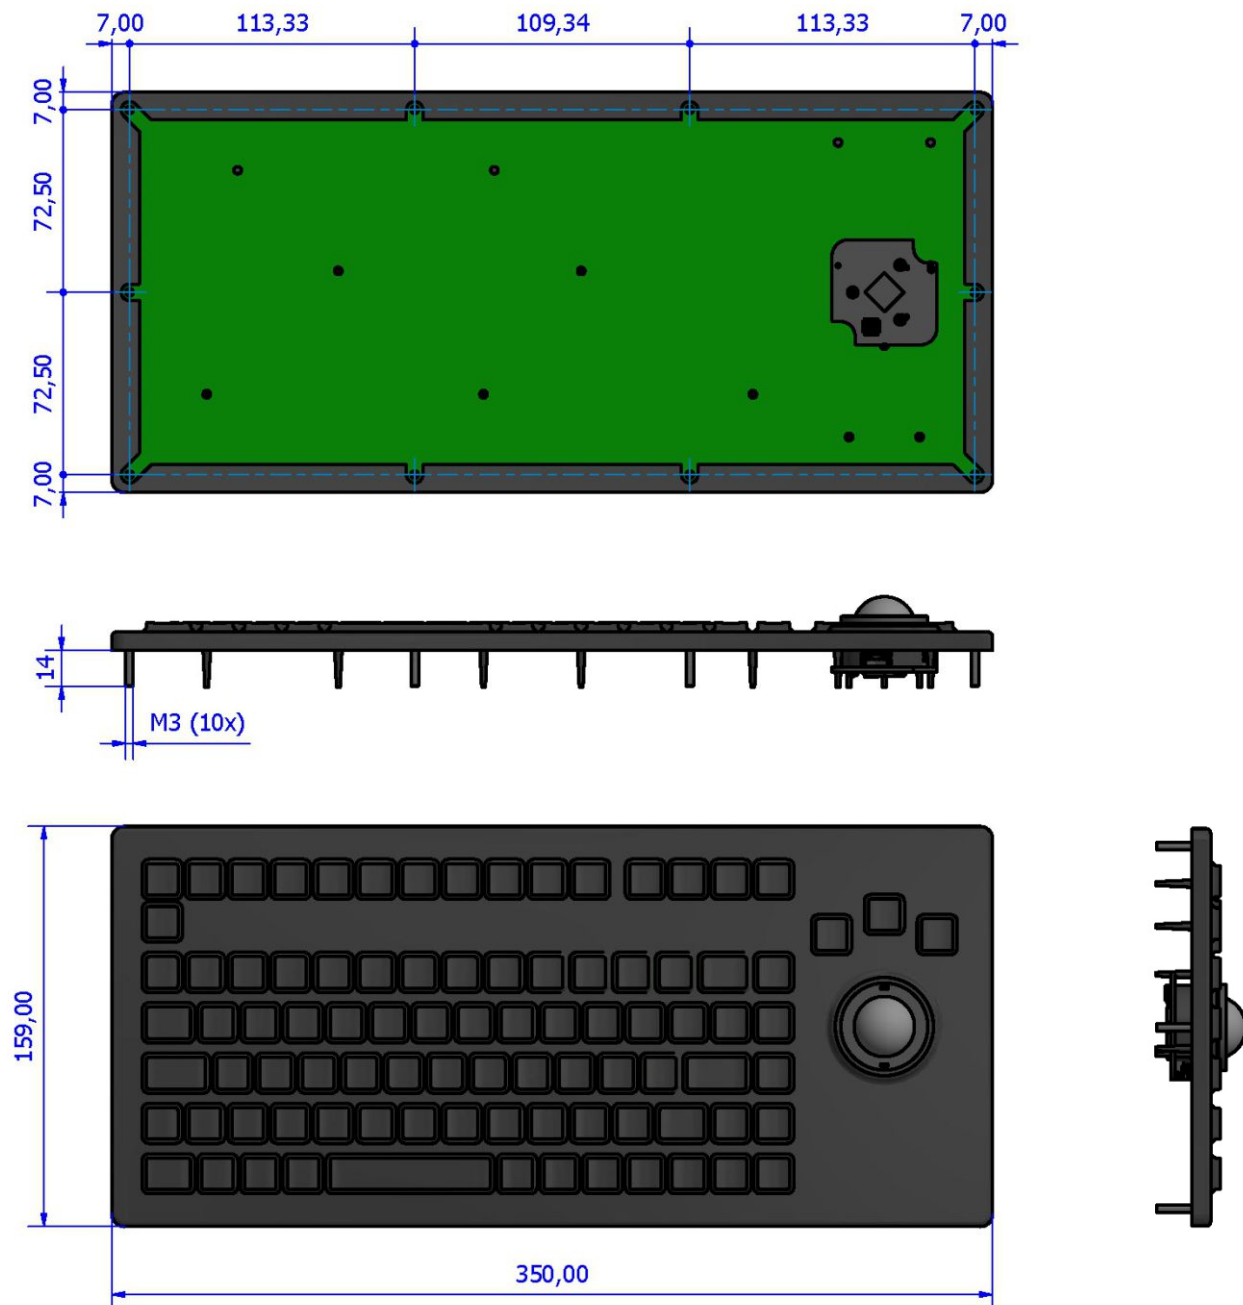

92 KEY RUBBER BACKLIT KEYBOARDS

IP67 sealed, full travel, VESA-mount available

DIMENSIONAL DRAWING

Panel mount version

Dim in mm.